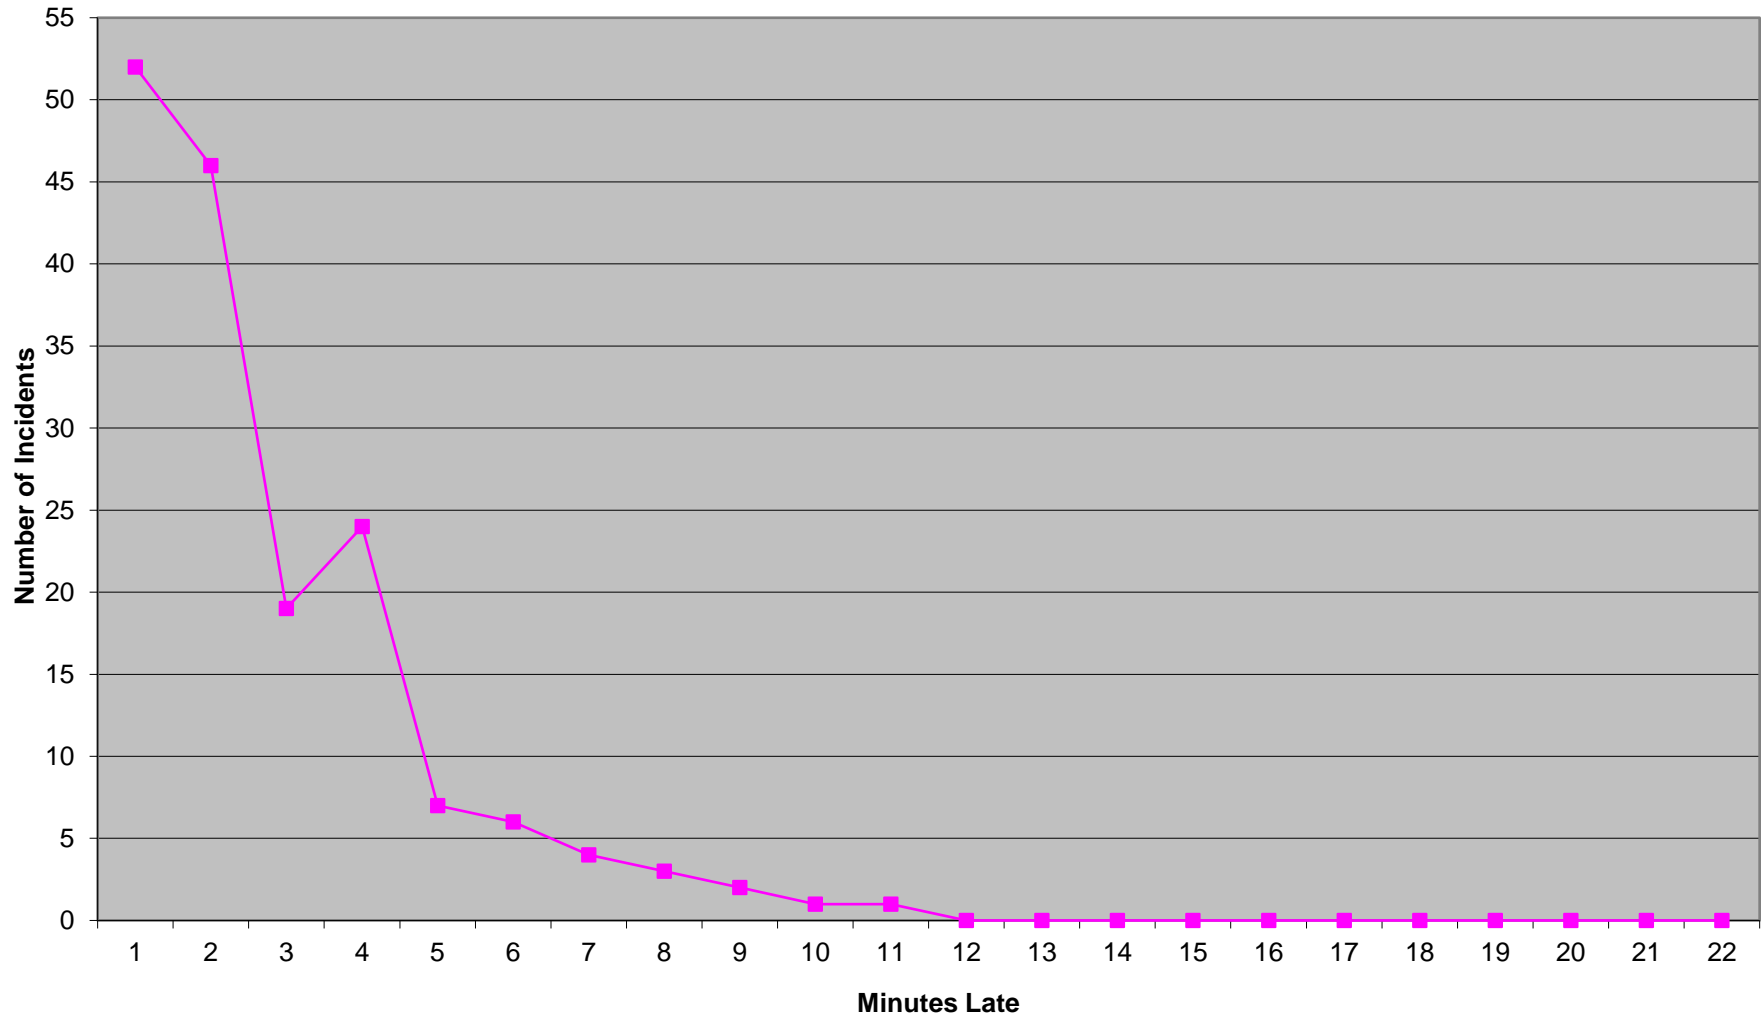

Eastern Division Priority 1 Late Calls June 2016

Western Division Priority 1 Late Calls June 2016

Edmond Priority 1 Late Calls June 2016