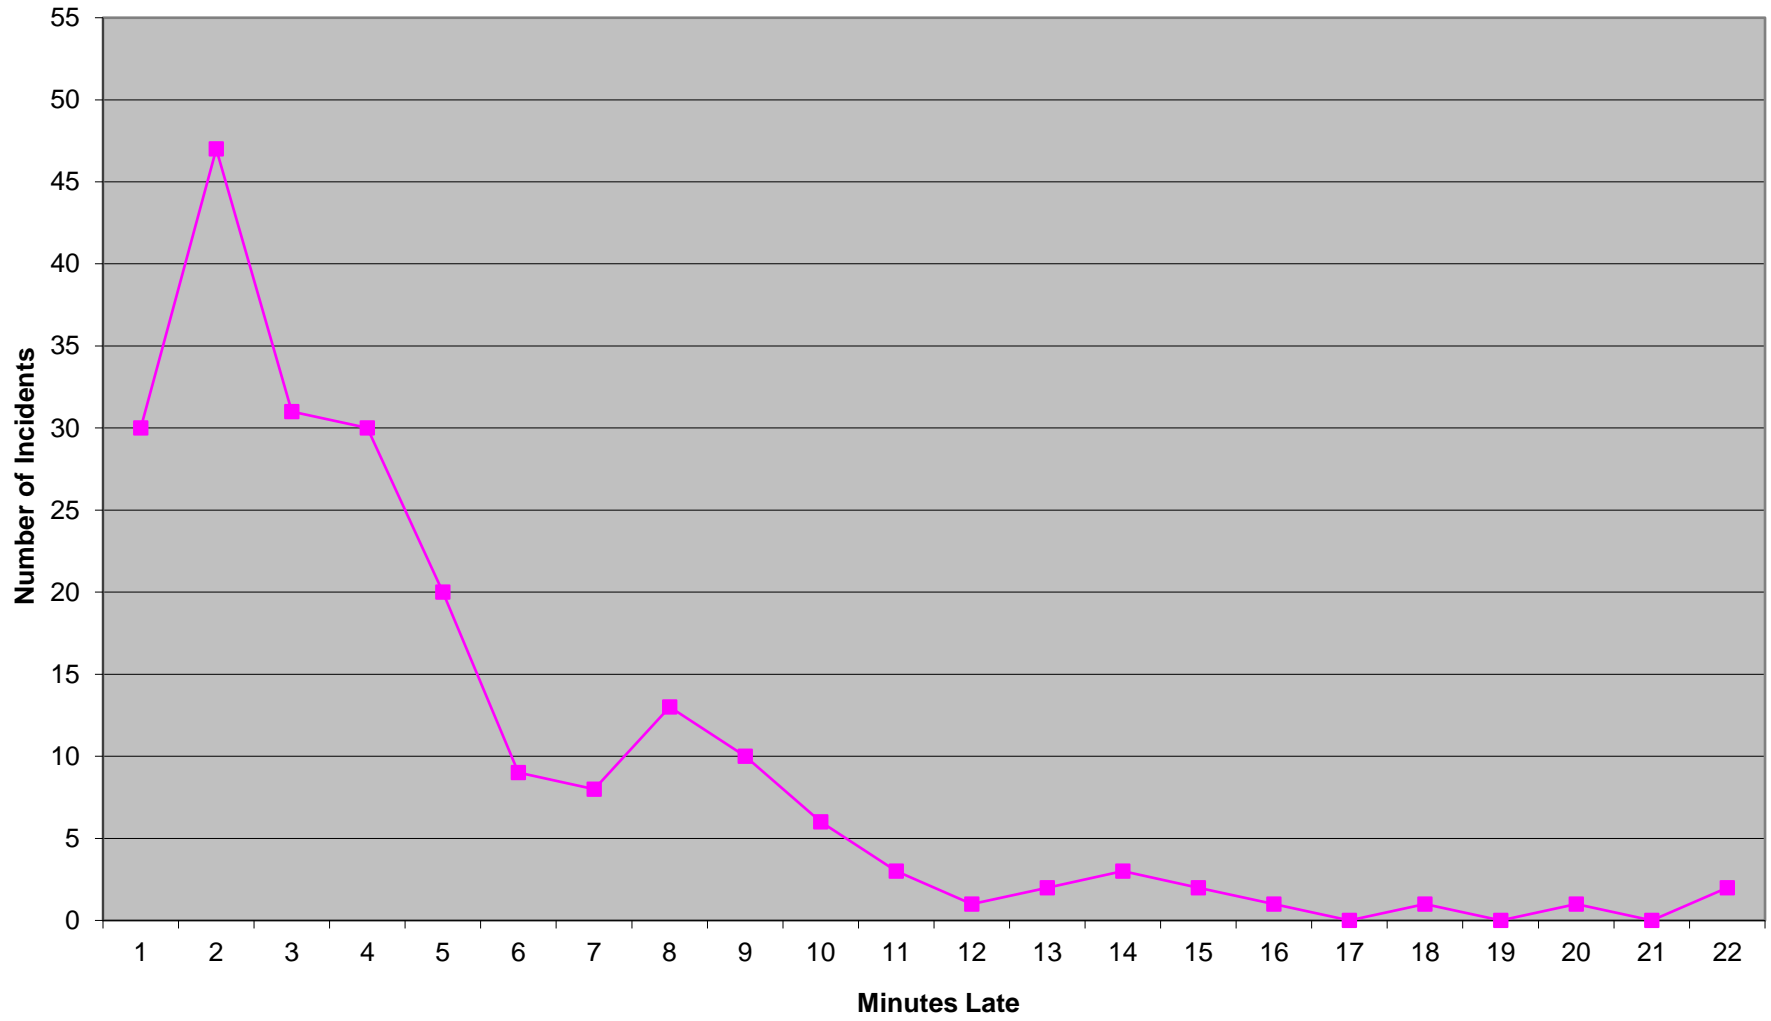

Eastern Division Priority 1 Late Calls June 2016

Western Division Priority 1 Late Calls June 2016

Edmond Priority 1 Late Calls June 2016